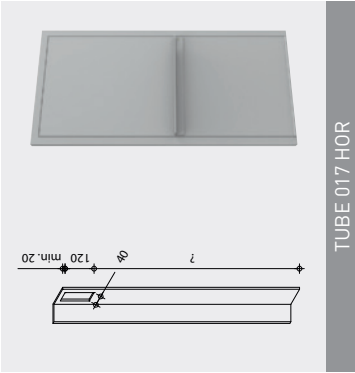

TUBE 028

Technical drawing showing dimensions: 250 (length), 100 (width), 14 (height), 10 (radius), 14 (width), 10 (radius), 14 (width), 10 (radius).

TUBE 029

Technical drawing showing dimensions: 250 (length), 100 (width), 14 (height), 10 (radius), 14 (width), 10 (radius), 14 (width), 10 (radius), 14 (width), 10 (radius).