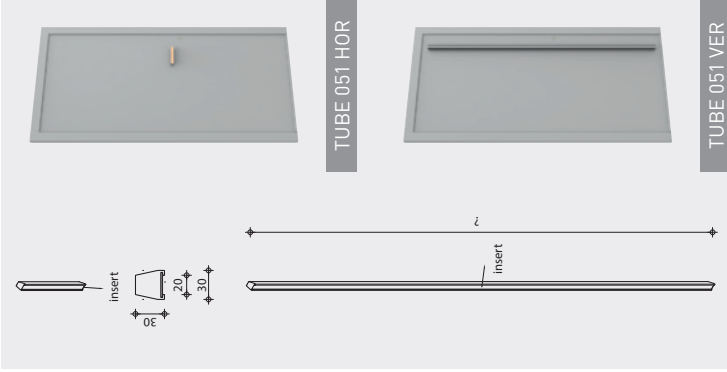

TUBE 028

Technical drawing showing dimensions: 250 (length), 100 (width), 14 (height), 10 (radius), 14 (width), 10 (radius), 14 (width), 10 (radius).

TUBE 029

Technical drawing showing dimensions: 250 (length), 100 (width), 14 (height), 10 (radius), 14 (width), 10 (radius), 14 (width), 10 (radius), 14 (width), 10 (radius).