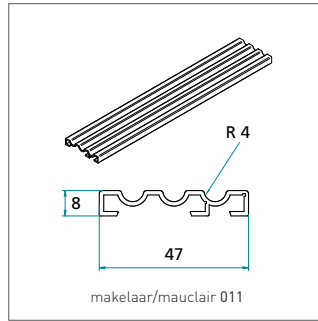

makelaars/mauclairs