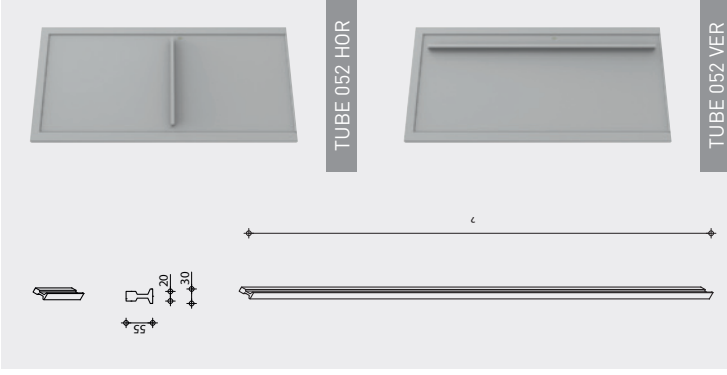

TUBE 028

Technical drawing showing dimensions: 250 (length), 100 (width), 14 (height), 10 (radius), 14 (width), 10 (radius), 14 (width), 10 (radius).

TUBE 029

Technical drawing showing dimensions: 250 (length), 100 (width), 14 (height), 10 (radius), 14 (width), 10 (radius), 14 (width), 10 (radius), 14 (width), 10 (radius).