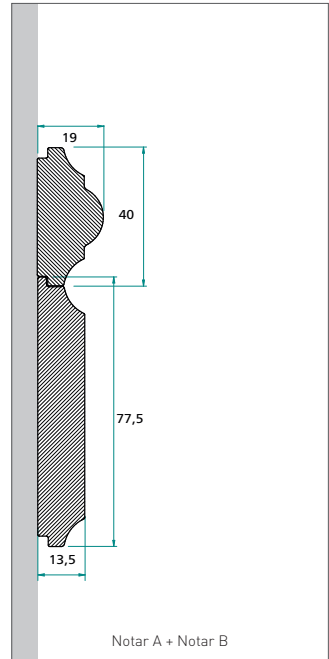

plinten/plinthes