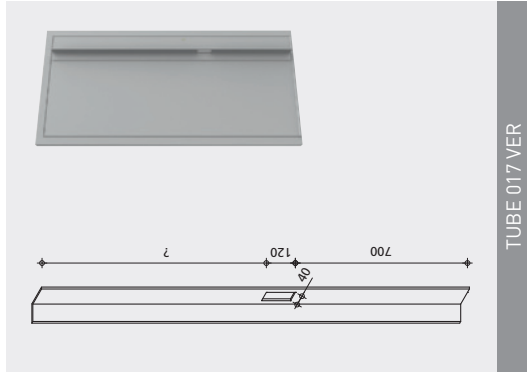

TUBE 028

Technical drawing showing dimensions: 250 (length), 100 (width), 14 (height), 10 (radius), 14 (width), 10 (radius), 14 (width), 10 (radius).

TUBE 029

Technical drawing showing dimensions: 250 (length), 100 (width), 14 (height), 10 (radius), 14 (width), 10 (radius), 14 (width), 10 (radius), 14 (width), 10 (radius).