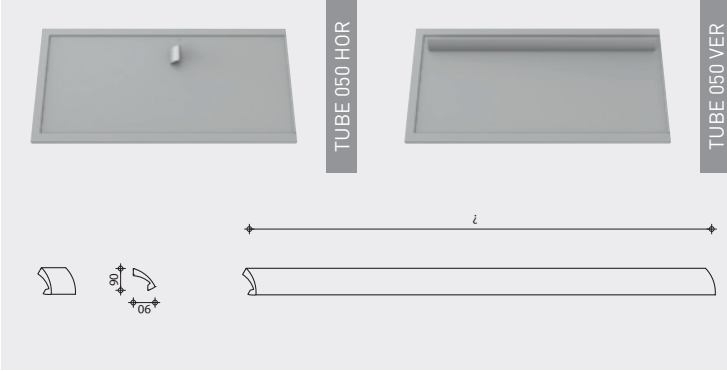

**TUBE 16 HOR**

**TUBE 16 VER**

**TUBE 021 VER**

**TUBE 011 HOR**

**TUBE 021 HOR**

**TUBE 011 VER**

**290 | 290S**

**291 | 291S**

TUBE 028

Technical drawing showing dimensions: 250 (length), 100 (width), 14 (height), 10 (radius), 14 (width), 10 (radius), 14 (width), 10 (radius).

TUBE 029

Technical drawing showing dimensions: 250 (length), 100 (width), 14 (height), 10 (radius), 14 (width), 10 (radius), 14 (width), 10 (radius), 14 (width), 10 (radius).