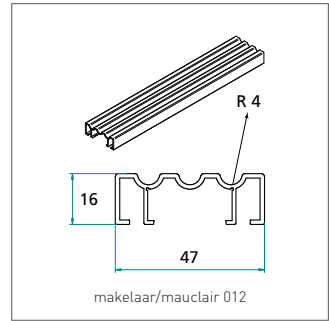

makelaars/mauclairs